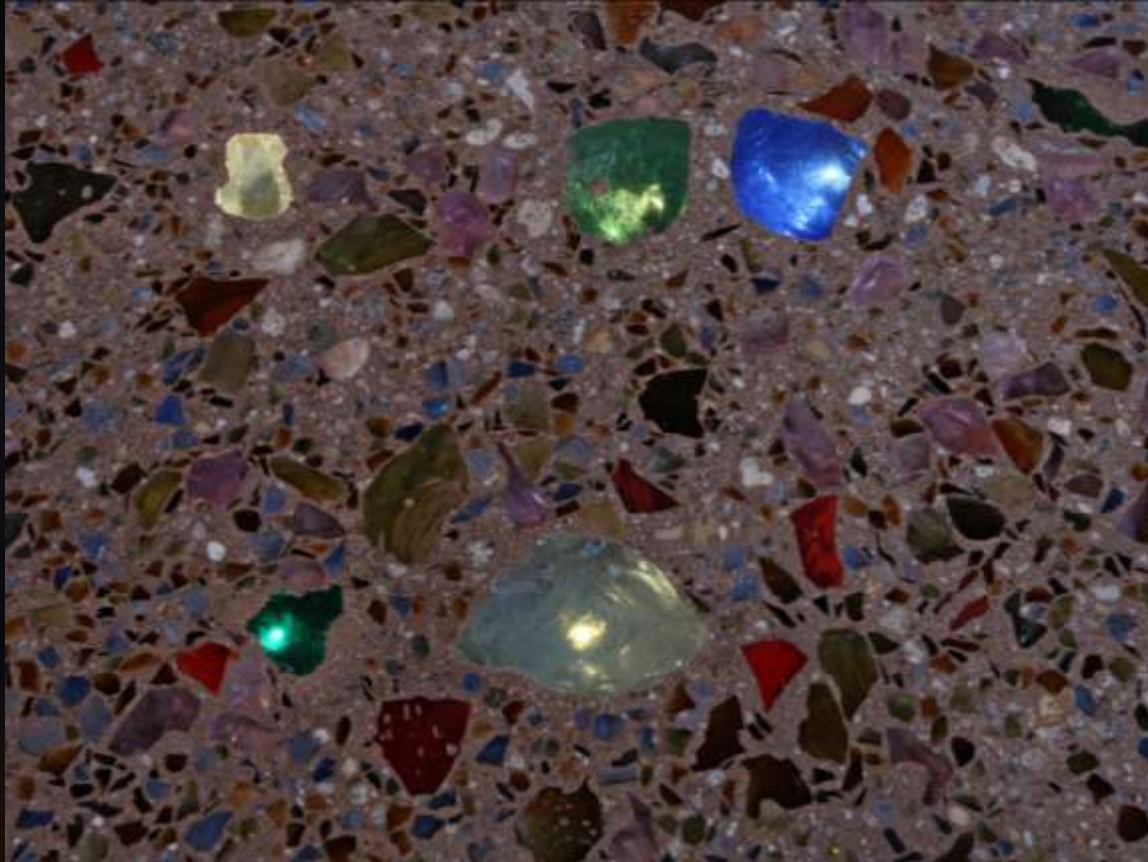

Installed by

**The Green Scene - Northridge, CA**

**Private Residence**

**Glass aggregate and fiber optics – Outdoor bar and fire pit**

**Installed by**

**The Green Scene - Northridge, CA**

Private Residence